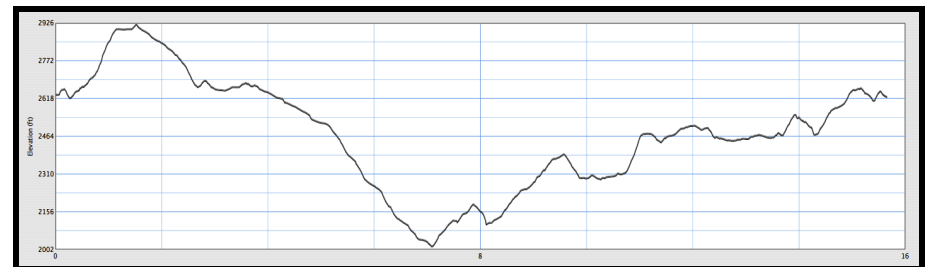

## Jimmy's Jaunt

Bike Blast - 16 Mile Route		
1390 ft. of elevation gain		
Odometer		
0.0		Hoover - from Seven Hills Middle School parking area
0.4	RIGHT	Lindley
0.5	LEFT	Doane
0.5	RIGHT	Zion
0.7	RIGHT	Ridge
4.3	RIGHT	Rough and Ready Hwy.
5.7	RIGHT	Bitney Springs
7.6	RIGHT	Empress
8.2	LEFT	Newtown
11.6	RIGHT	Hwy. 49 (The Willow)
12.1	RIGHT	Old Downieville <b>REST STOP</b>
14.1	RIGHT	Bennett
14.2	RIGHT	Spring
14.4	RIGHT	South Pine
14.8	RIGHT	Sacramento - changes to Zion as it turns left
15.4	RIGHT	Doane
15.5	RIGHT	Lindley
15.6	LEFT	Hoover
15.8	END	Seven Hills Middle School

Western Nevada County roads are often narrow, with no shoulder. Ride safely!  
Wear your helmet.

**SIERRA EXPRESS**  
**BICYCLE CLUB**

NEVADA CITY CALIFORNIA

For information about recreational road bicycling in the Nevada City / Grass Valley, CA area: