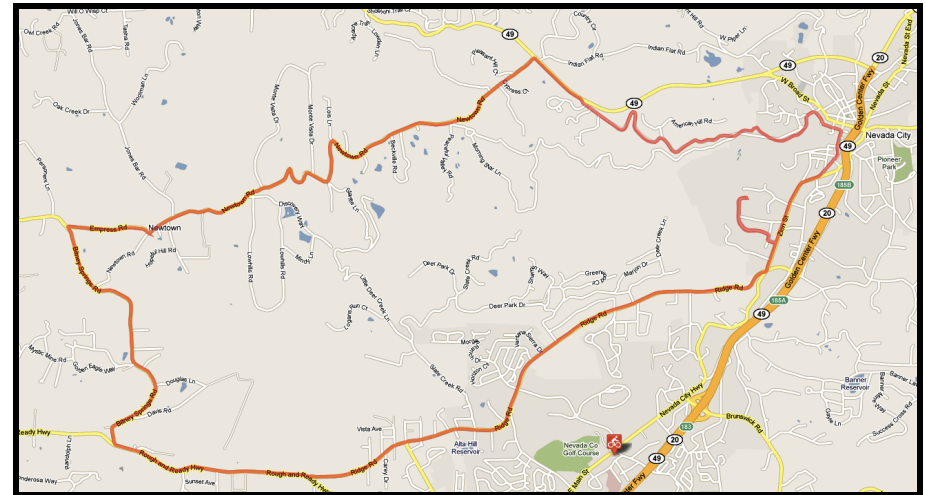

## Jimmy's Jaunt

Bike Blast - 16 Mile Route		
1390 ft. of elevation gain		
Odometer		
0.0		Hoover - from Seven Hills Middle School parking area
0.4	RIGHT	Lindley
0.5	LEFT	Doane
0.5	RIGHT	Zion
0.7	RIGHT	Ridge
4.3	RIGHT	Rough and Ready Hwy.
5.7	RIGHT	Bitney Springs
7.6	RIGHT	Empress
8.2	LEFT	Newtown
11.6	RIGHT	Hwy. 49 (The Willow)
12.1	RIGHT	Old Downieville <b>REST STOP</b>
14.1	RIGHT	Bennett
14.2	RIGHT	Spring
14.4	RIGHT	South Pine
14.8	RIGHT	Sacramento - changes to Zion as it turns left
15.4	RIGHT	Doane
15.5	RIGHT	Lindley
15.6	LEFT	Hoover
15.8	END	Seven Hills Middle School

Western Nevada County roads are often narrow, with no shoulder. Ride safely!  
Wear your helmet.

**SIERRA EXPRESS**  
**BICYCLE CLUB**

NEVADA CITY CALIFORNIA

For information about recreational road bicycling in the Nevada City / Grass Valley, CA area: